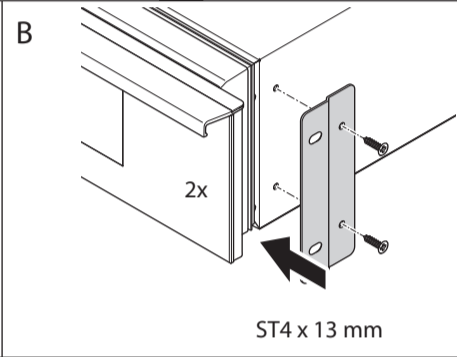

WARNING

R600a

INSTALLATION

8