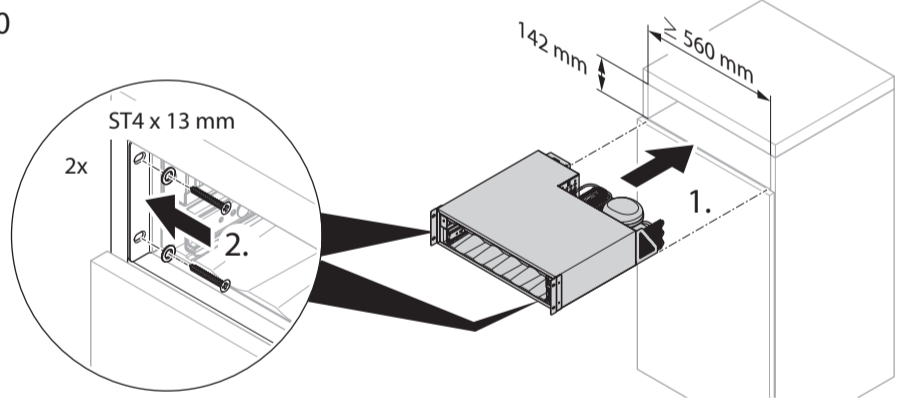

WARNING

R600a

INSTALLATION

8

9

10

a

b

Solo Cassetto Frigo Pannellabile

NOTE

eprel.ec.europa.eu

eprel.ec.europa.eu