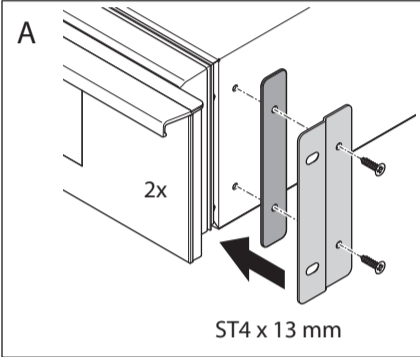

WARNING

R600a

INSTALLATION

8